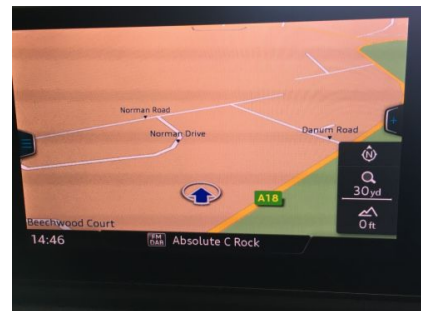

AUDI A4 TDI ULTRA SE

£11,350

Apr 2016

54522 miles

Manual

Diesel

Feature Box

Service History	17 Inch Alloy Wheels	Satellite Navigation
Bluetooth Phone Prep	Cruise control	Electric Heated mirrors
Rear parking sensor	LED daytime running lights	

Technical Data

CO2 Emmissions	101	Engine Capacity	1968
Fuel Type	Diesel	Number of Doors	
Transmission	Manual	6 Months Tax Cost	0
Year of Manufacture	2016	12 Months Tax Cost	0
Color	PHANTOM BLACK PEARL	Euro Status	E6
BHP	148	MPG Combined	72.4

F Cross & Son make every effort to ensure all prices and vehicle details on this website are correct. However, as these are used cars, the standard specification can sometimes differ from that shown. Please satisfy yourself that a vehicle has a specific feature that is important to you before purchasing. Our staff at the dealership will be happy to assist you. Prices, offers and details of vehicles are subject to change without notification. F. Cross & Son, Hatfield, Doncaster Road, Hatfield, DN7 6AD